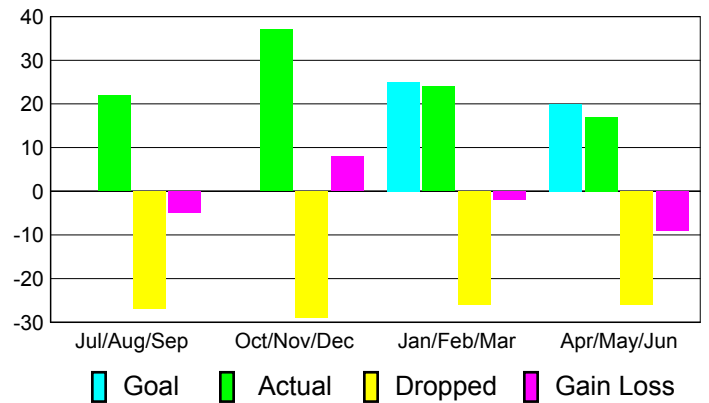

Membership Results 2010-2011

Goal, New, Dropped, Gain/Loss

Comparison of Membership Gain/Loss

Current Year Compared to the Previous Year