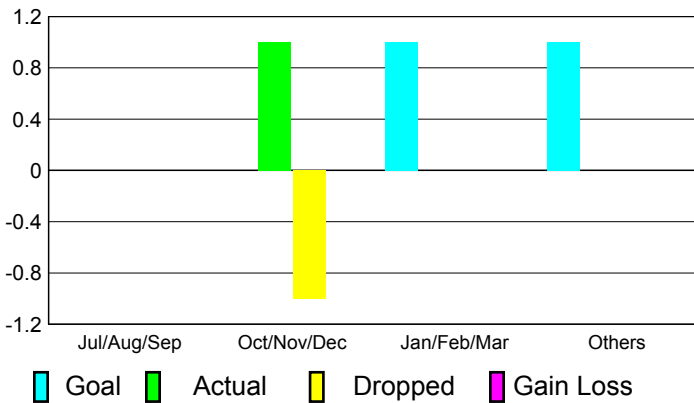

2010-2011 GMT Reports for District (or Undistricted) **District 104 F**

GMT: **JON BJARNI THORSTEINSSO** Location: **NORWAY**

GMT CA: **4**

CLUBS

**Club Results
2010-2011**

**Clubs
2009-2010**

Month	New Club Goal	Actual New Clubs	Actual Dropped Clubs	Gain/Loss of Clubs	Gain/Loss of Clubs
Jul/Aug/Sep	0	0	0	0	0
Oct/Nov/Dec	0	1	-1	0	0
Jan/Feb/Mar	1	0	0	0	0
Apr/May/June	1	0	0	0	0
Totals	2	1	-1	0	0

Club Results 2010-2011

Goal, New, Dropped, Gain/Loss

Comparison of Club Gain/Loss

Current Year Compared to the Previous Year

YTD Status Quo Clubs 2010-2011

Status Quo Clubs Compared to Status Quo Members

MEMBERSHIP